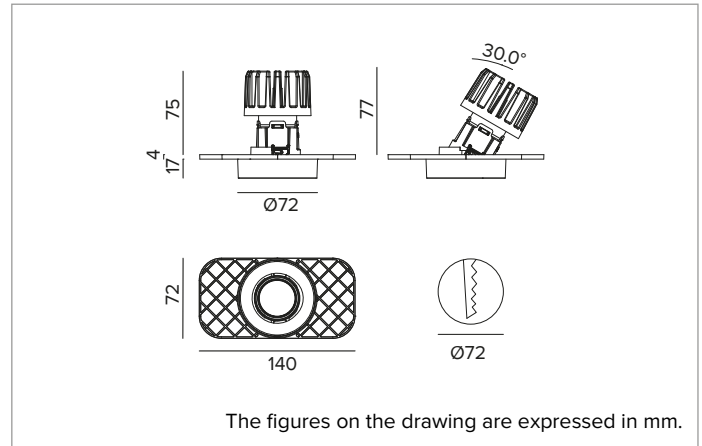

1T8835ELTR | CTEVO ARCHITECTURAL 78

Adjustable recessed LED projector in a trimless version

		3000K	H(m)	D(m)	E _{max} (lx)
		Ra90		42°	
Fixture Power	13W	1	0.76	2603	
Source Flux	1606lm	2	1.52	651	
Fixture Flux	1187lm	3	2.28	289	
Efficacy	91lm/W	4	3.04	163	
TS1343	I _{max} =1621cd/klm	I _{max}	2603cd	5	3.80

Optic: REFLECTOR

Beam angles: MWFL

Optical efficiency: 74%

Fixture flux: 1187lm

Luminous efficacy: 91lm/W

Photobiological safety: Compliant with RG1 low risk group

MECHANICAL CHARACTERISTICS

Moulded black plastic optic holder and die-cast aluminium heat sink in black color. Black colour cover. The optical unit can be adjusted up to 30° on the vertical plane with a mechanical beam locking system (with access from the false ceiling), and 358° on the horizontal plane. Trimless version with a load-bearing element for installation and finishing in plasterboard.

Colour and finish: Deep black

Weight: 0.41Kg

Version: TRIMLESS

Degree of protection: IP20 for recessed part

Degree of protection: IP40 for exposed part

ELECTRICAL CHARACTERISTICS

Integrated electronic ON-OFF driver.